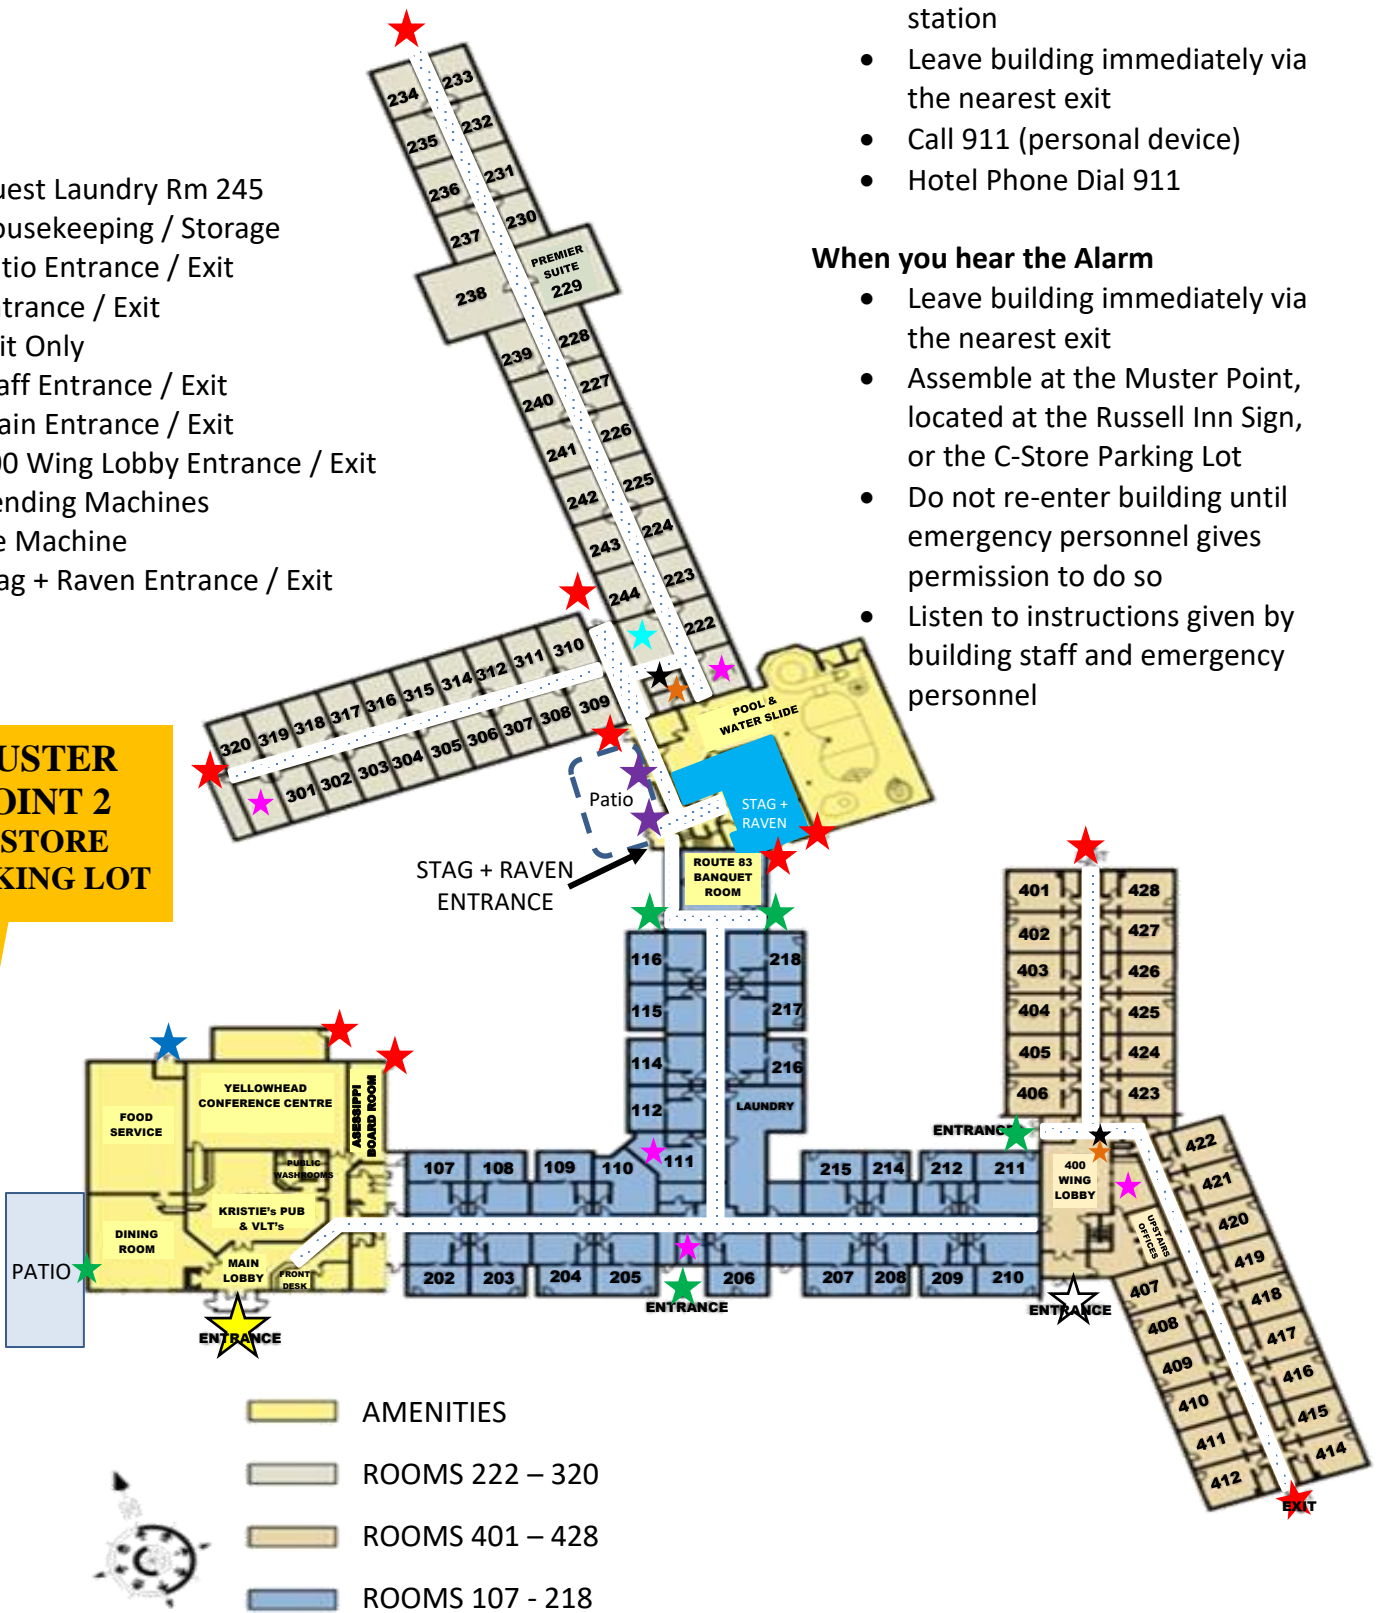

Russell Inn Property Map

- ★ Guest Laundry Rm 245
- ★ Housekeeping / Storage
- ★ Patio Entrance / Exit
- ★ Entrance / Exit
- ★ Exit Only
- ★ Staff Entrance / Exit
- ★ Main Entrance / Exit
- ★ 400 Wing Lobby Entrance / Exit
- ★ Vending Machines
- ★ Ice Machine
- ★ Stag + Raven Entrance / Exit

In Case of Emergency

- Leave the area immediately
- Activate the Fire Alarm pull station
- Leave building immediately via the nearest exit
- Call 911 (personal device)
- Hotel Phone Dial 911

When you hear the Alarm

- Leave building immediately via the nearest exit
- Assemble at the Muster Point, located at the Russell Inn Sign, or the C-Store Parking Lot
- Do not re-enter building until emergency personnel gives permission to do so
- Listen to instructions given by building staff and emergency personnel

**MUSTER POINT 2
C-STORE
PARKING LOT**

**MUSTER POINT 1
RUSSELL INN SIGN**