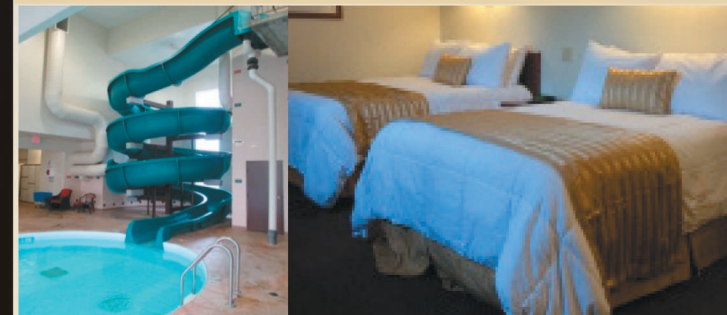

SLEEP & SKI PACKAGES

ROOMS START AT

$99

Weekdays

$138

Weekends/Holidays

See inside for details.

**The Russell Inn
Hotel & Conference Centre**
Toll Free 1.800.665.0678
www.russellinn.com